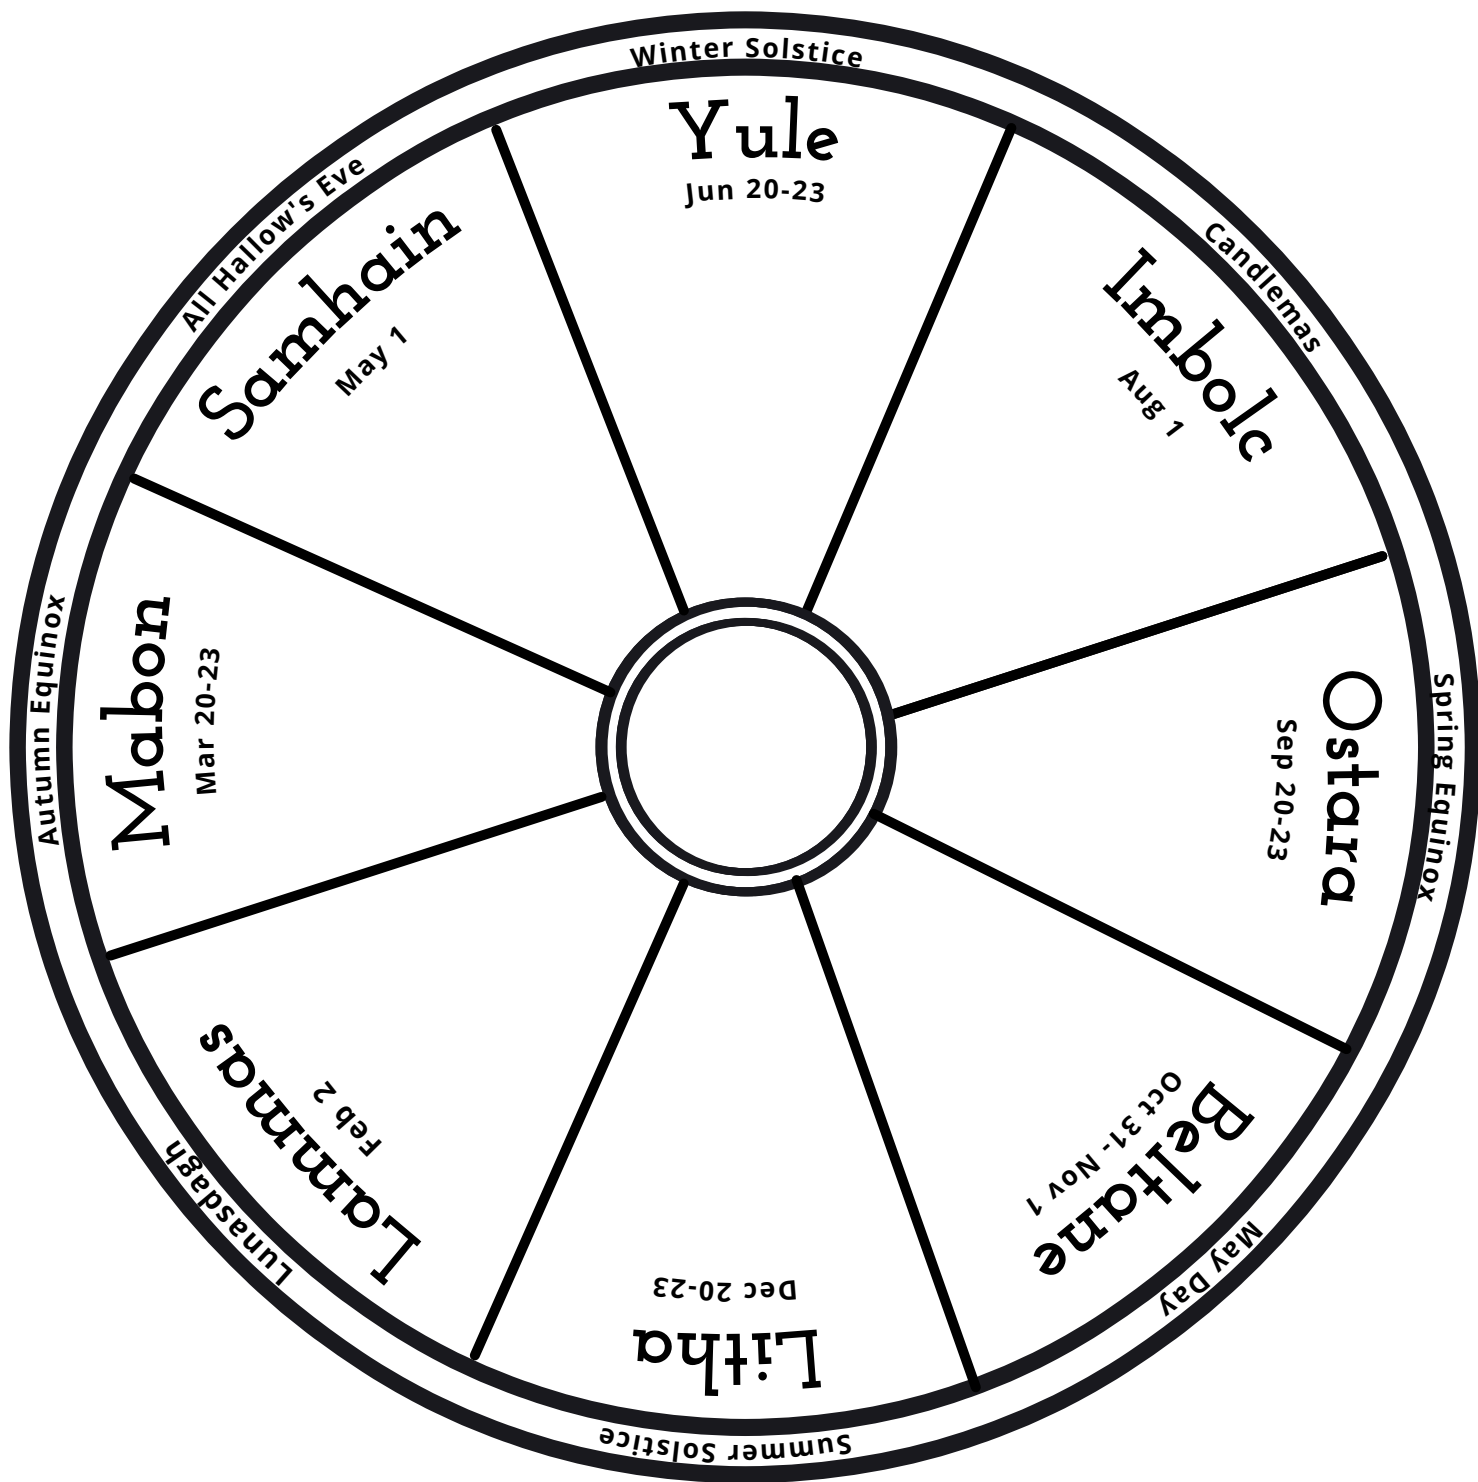

The Southern Hemisphere Wheel of the Year

This version of The Wheel of the Year is the most popular model. It has eight events that were celebrated by people from the Viking Age and earlier.

This version was created in 1975 for the modern lifestyle by a Norse pagan revivalist group. It uses events that date back to the 1300s (around 700 years ago). These events drew inspiration from their own Norse pagan customs and those from neighbouring areas.